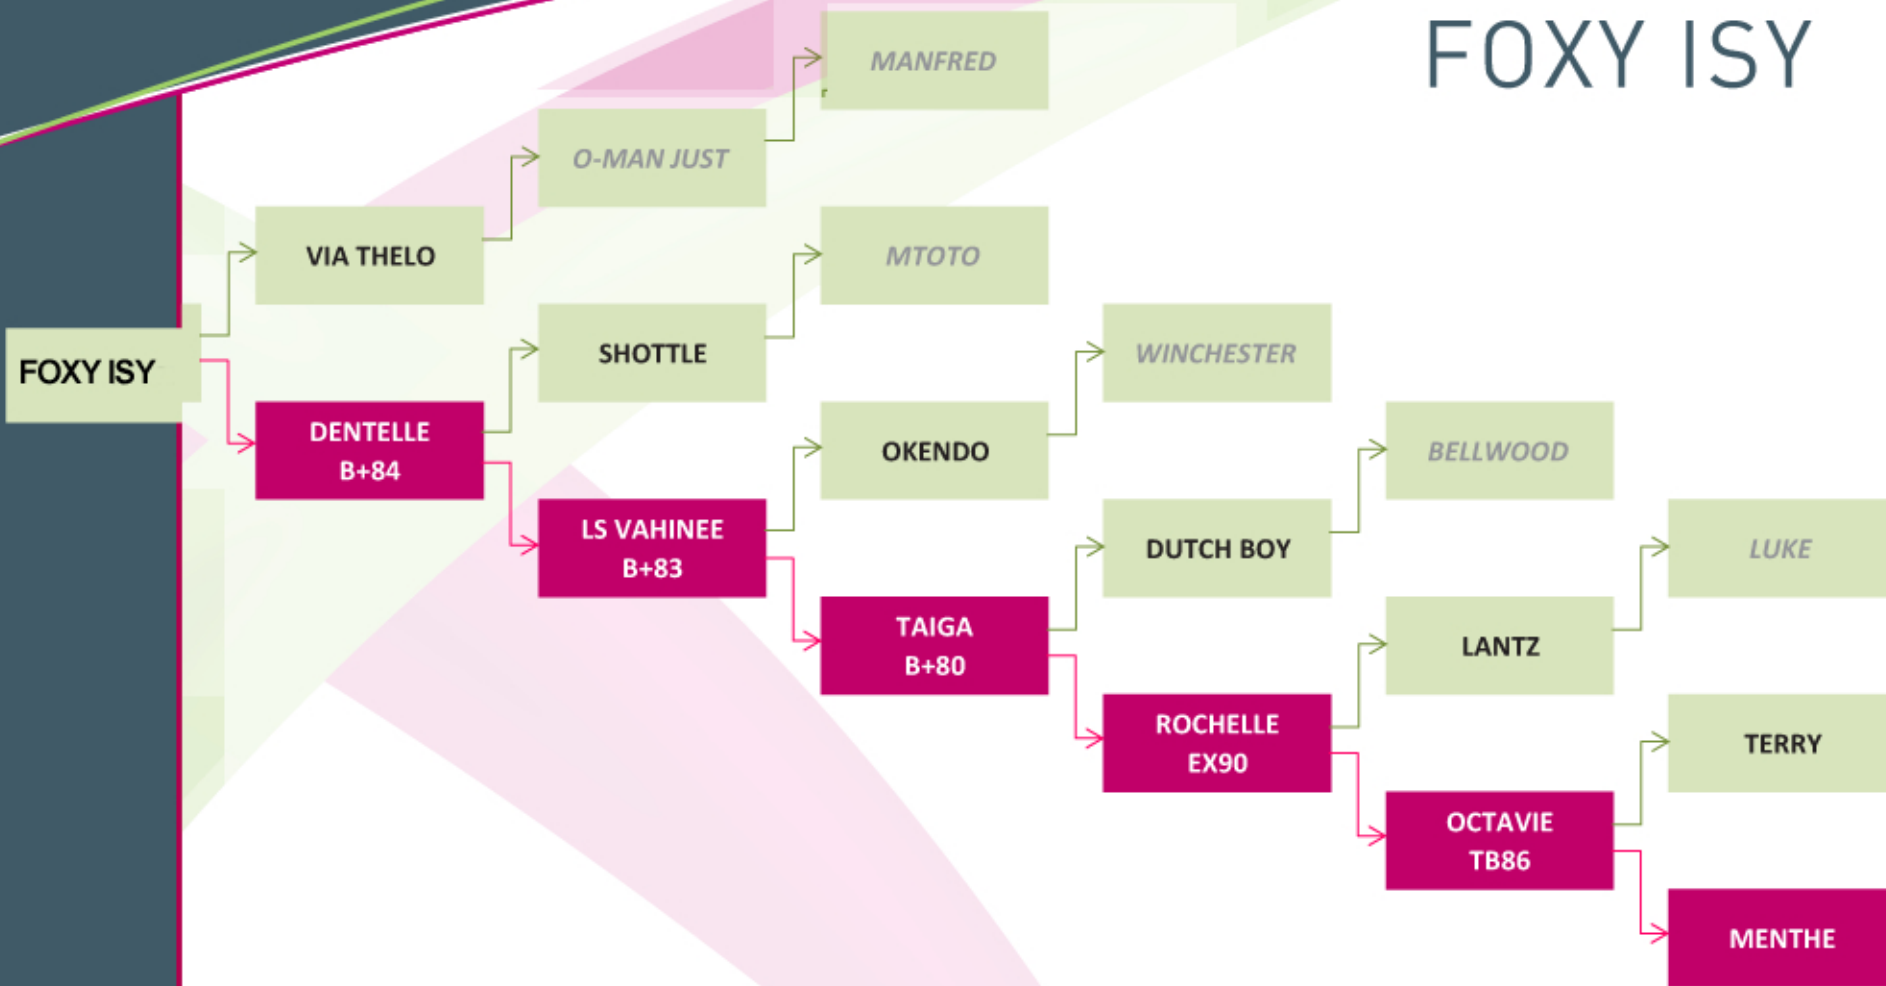

FOXY ISY

BELLWOOD
MASCOT
TRAD
NED BOY